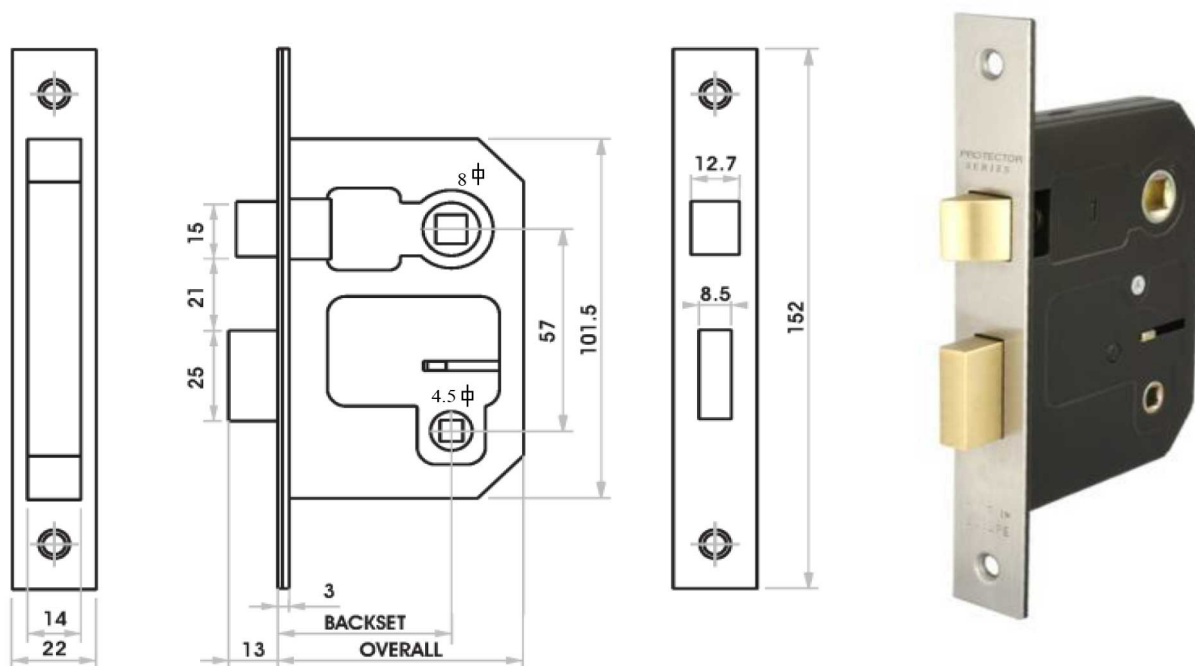

PROTECTOR 718 BATHROOM MORTICE LOCK

- Epoxy powder coated steel case
- Brass Bolt Operated by Turn inside & Emergency Release outside
- Bolt & Latch operate Independently
- Chrome or Polished Brass Strike & Forend
- Latch easily Reversible from inside case
- Supplied with All Fitting Screws & Strike Plate

LDH has two ranges of Turns & Emergency Releases suitable for use with this Lock:
 Zodiac - ref. Items 760 / 761 in Satin Chrome Fine, Chrome & PVD finishes.
 Friendly - ref. Items ER-1 / TR1 in Satin Chrome, Chrome & Pol Brass finishes

ITEM NO.	FINISH	BACKSET	OVERALL
718-3.0-PB	Polished Brass	58.5mm	79mm
718-3.0-CP	Chrome Plate	58.5mm	79mm

For other variations please refer to Union 2294 Locks.

LDH
Lock & Door Hardware Distributors

PROTECTOR
SERIES